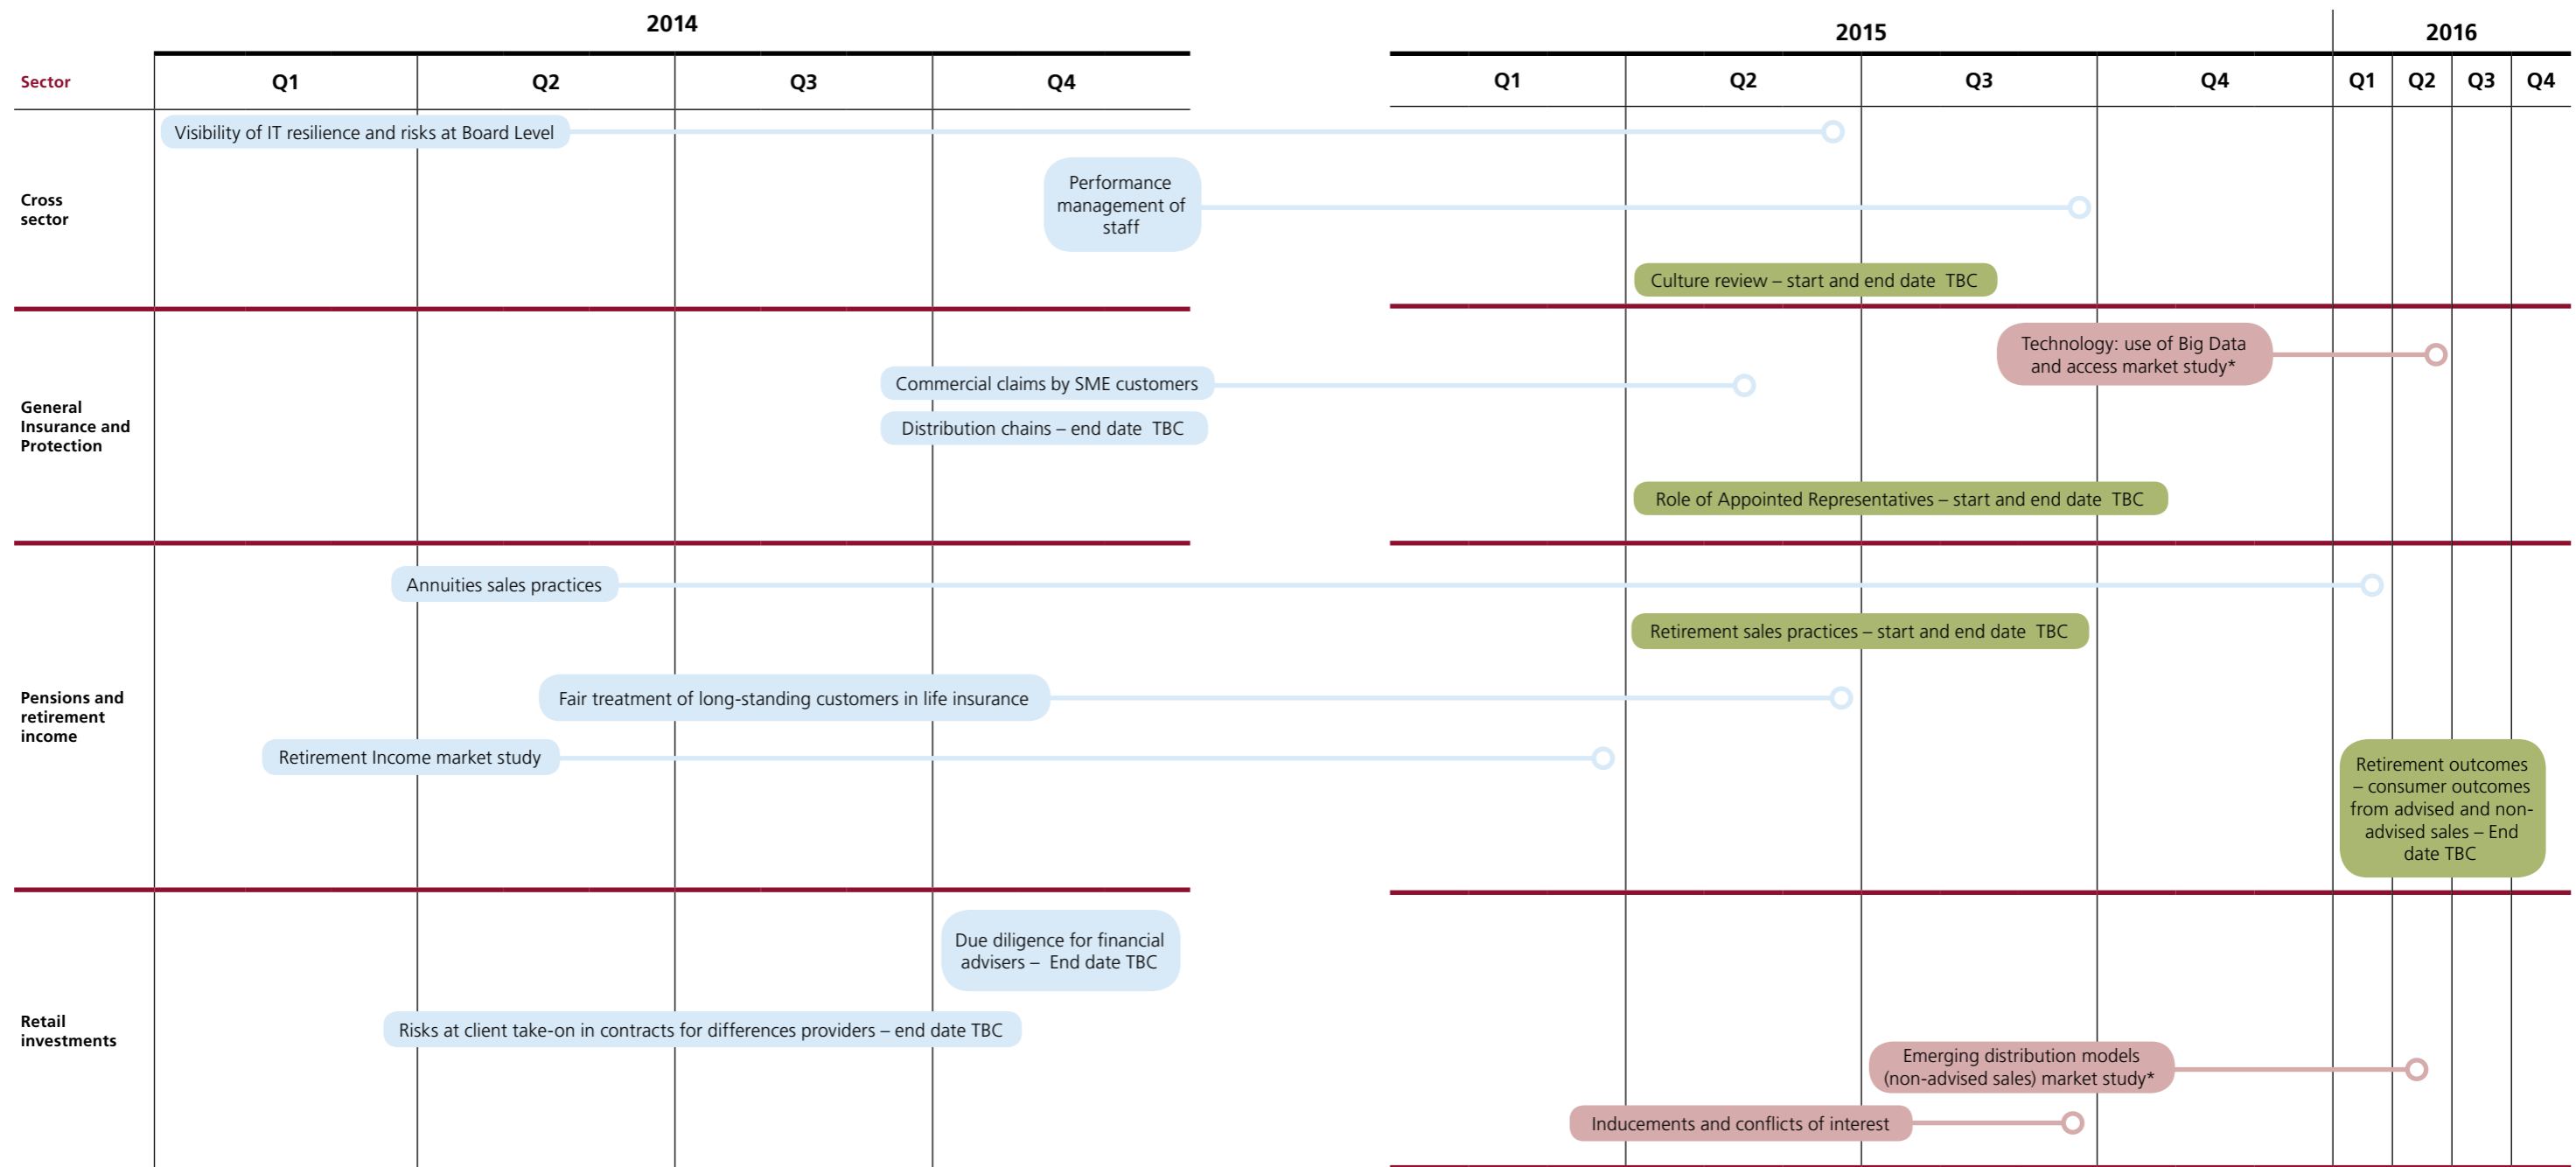

Annex 1
Current and planned market studies and thematic work

Key Carry over Confirmed new work Confirmation, scope and dates TBC

* Post April 16

Key Carry over Confirmed new work Confirmation, scope and dates TBC

* Post April 16