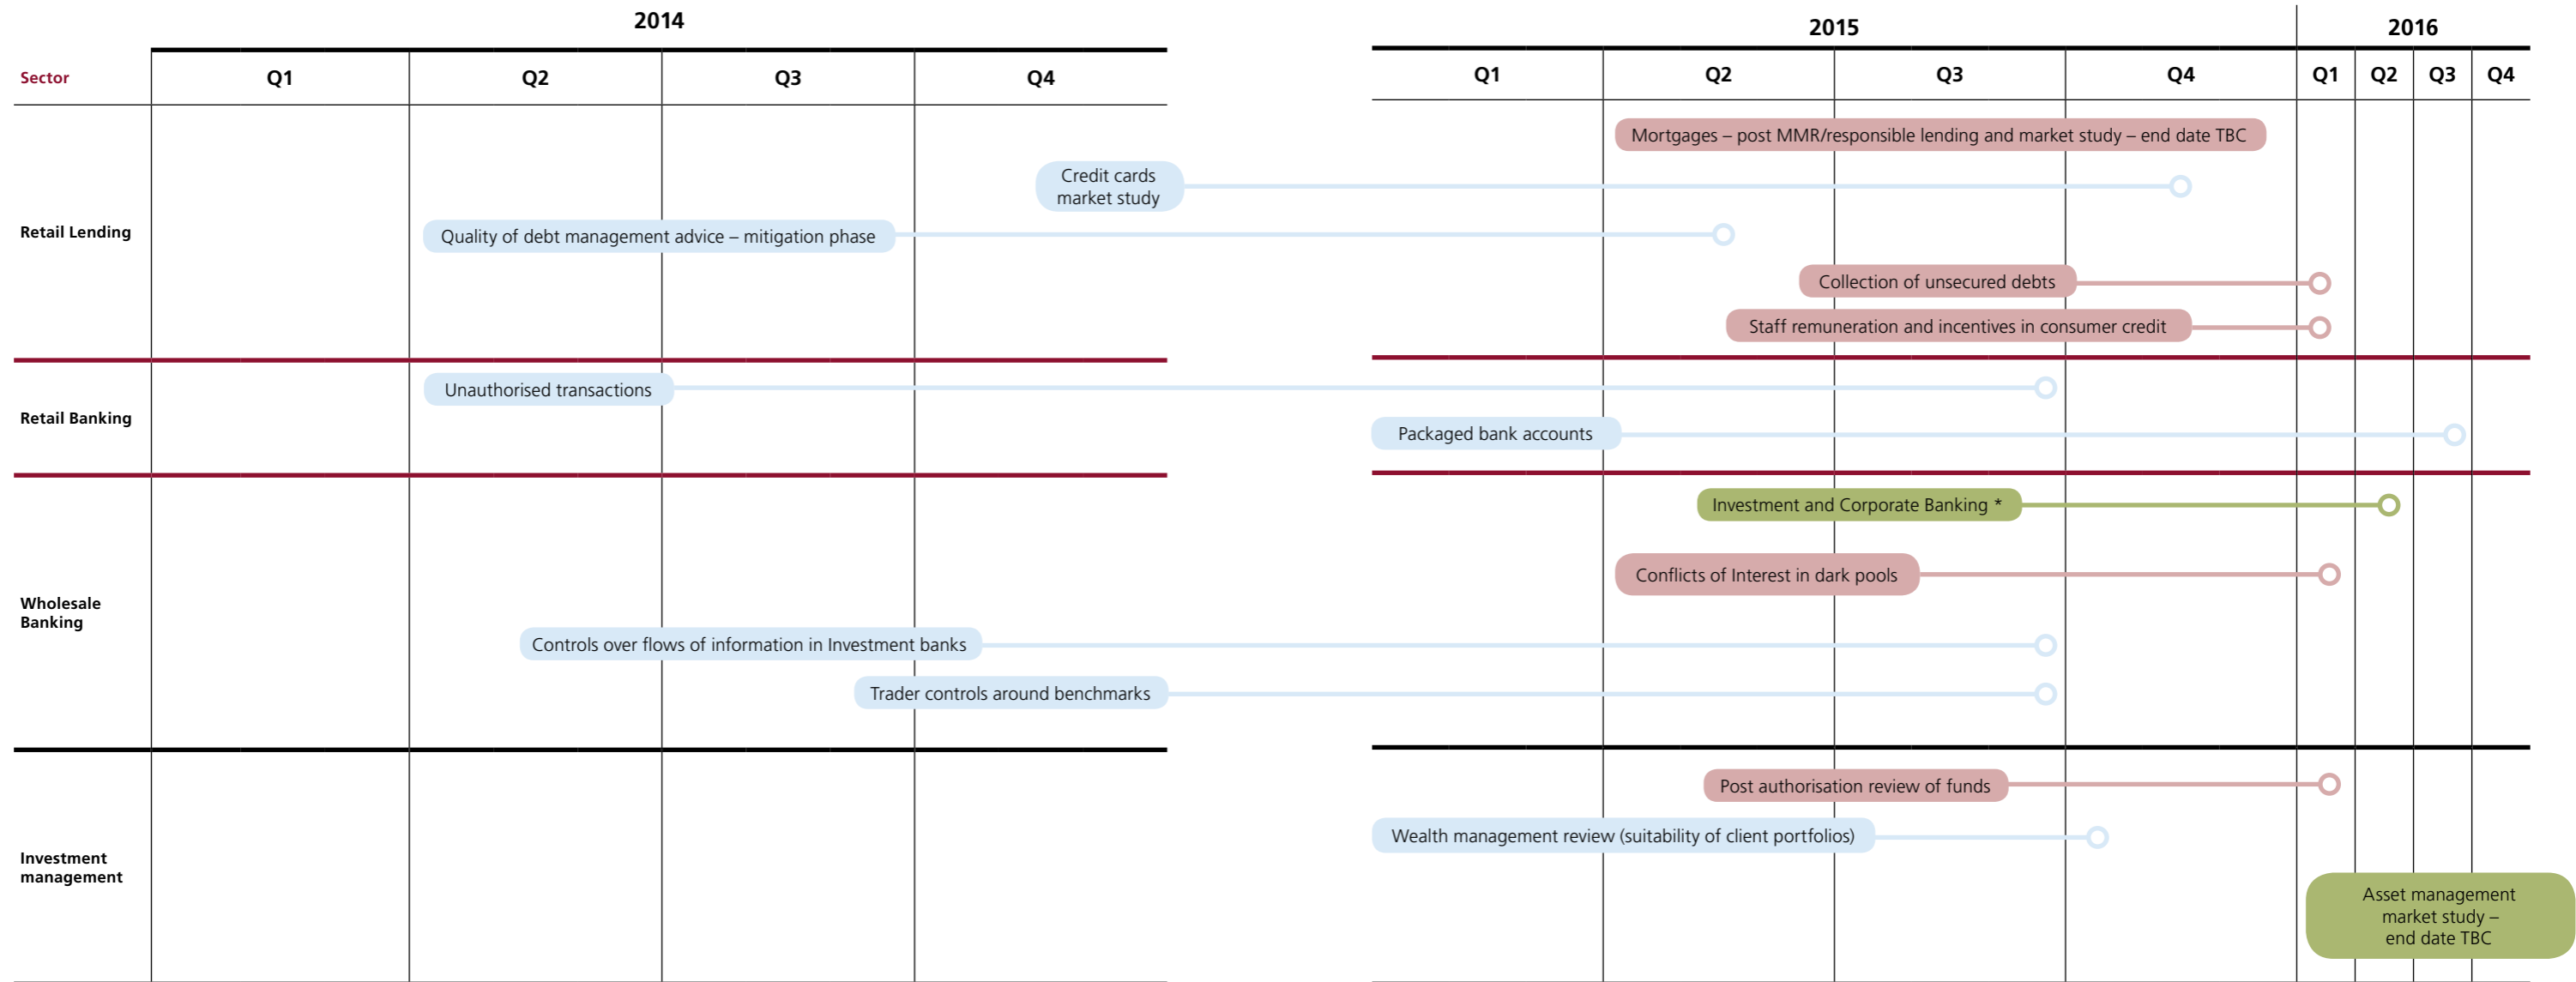

Annex 1
Current and planned market studies and thematic work

Key Carry over Confirmed new work Confirmation, scope and dates TBC

* Post April 16

Key Carry over Confirmed new work Confirmation, scope and dates TBC

* Post April 16